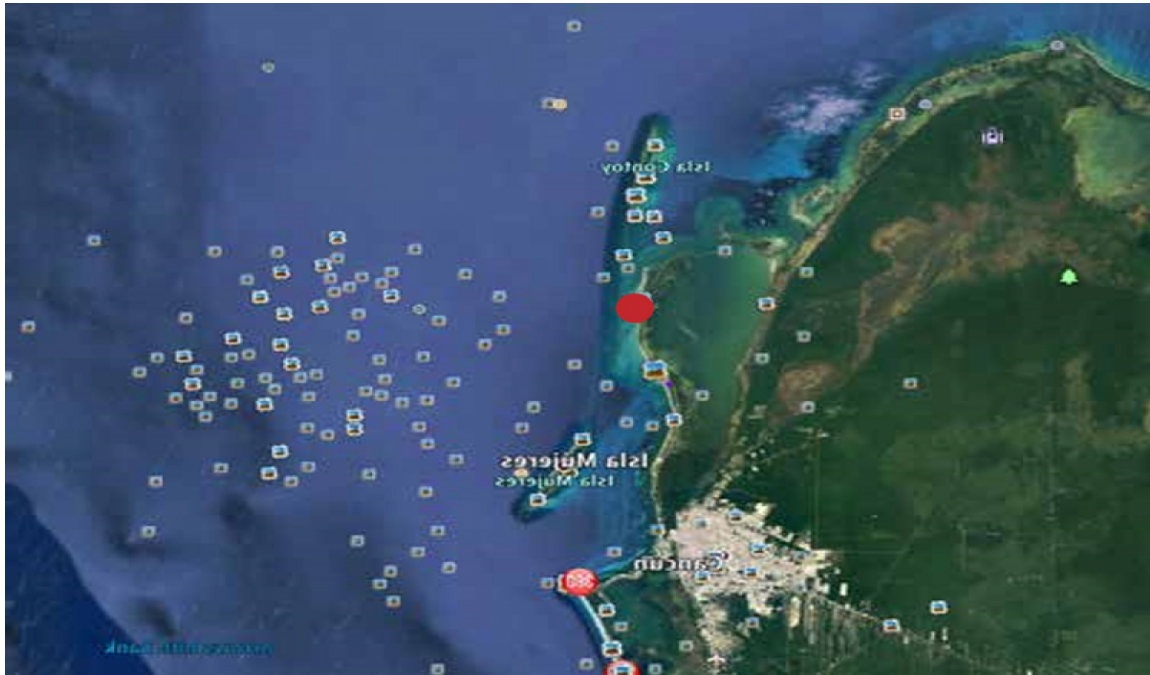

RESIDENTIAL LAND FOR SALE

Isla Mujeres

Isla Mujeres, Quintana Roo

Mexico

Asking Price

\$0

Parcel Size **10,000 Sq**
M

Date Listed **06/30/2023**

Listing ID **GL-1504114802**

Listed by: Properati

For more information, visit:

<https://www.globallistings.com/1974921>

Overview

Parcela localizado a 250 metros de la playa.

Land located 250 meters from the beach.

-L.V Codigo Postal: 77407 Superficie Total: 10000

Contact

Email

null

Phone