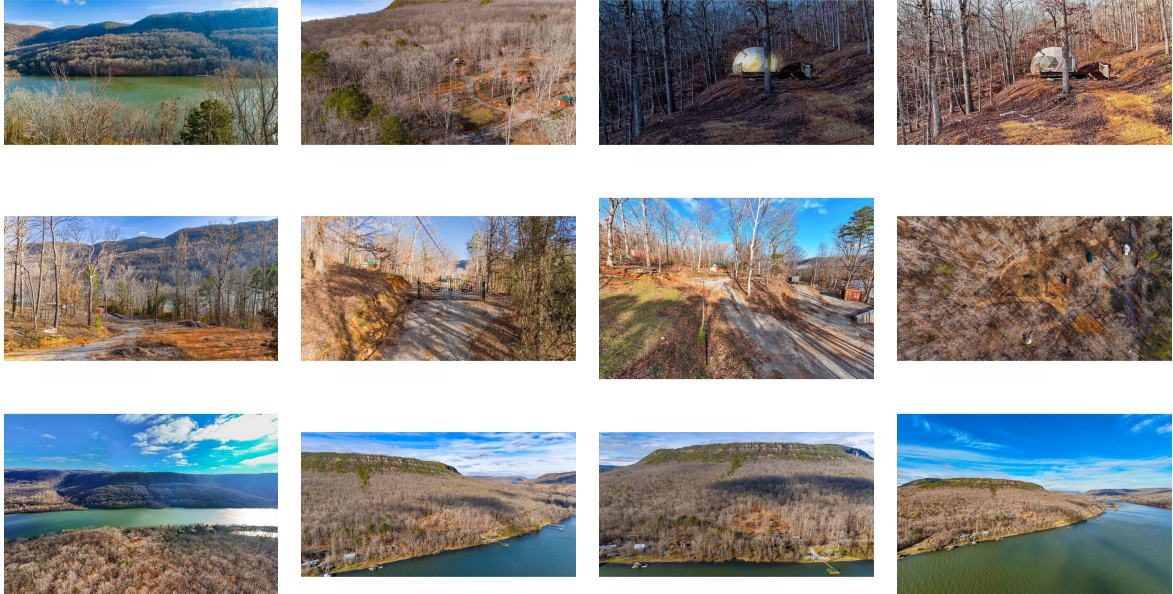

RESIDENTIAL LAND FOR SALE

10495 Mullins Cove Road

Parcel Size **11 Acres**

Date Listed

01/27/2025

Whitwell, Tennessee

Listing ID

GL-

United States

1738033663

Asking Price

$195,500

Listed by: Homes & Land Magazine

For more information, visit:

<https://www.globallistings.com/12023961>

Overview

Privacy a view! Do not miss this property with stunning water and mountain views. With over 10 acres, you will have ample space for your dream home, guest house with a pool, or perhaps just vacation cabin. This property features a driveway with beautiful custom iron gate and includes two metal containers for storage. Marion County offers many nearby boat ramps for fishing, kayaking, and water sports. For those seeking outdoor adventure, plus Prentice Cooper State Forest borders this property. You will be, but not too close, to everythingmdash;20 minutes to shopping 35 minutes to Chattanooga. Call for a showing and make this property yours today

Contact

Email

melissaleahubbard@gmail.com

Phone

(423)637-0492