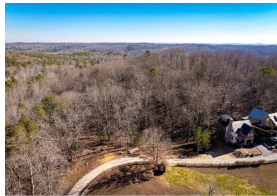

RESIDENTIAL LAND FOR SALE

0 Valley Rim Drive

Chickamauga, Georgia

United States

Asking Price

\$250,000

Parcel Size **0 Acres**

Date Listed

01/27/2025

Listing ID

GL-1741444188

Listed by: Homes & Land Magazine

For more information, visit:

<https://www.globallistings.com/12023936>

Overview

Welcome to Cloudland Station, nestled at the foot of Lookout Mtn, one of the most innovative Northwest Georgia's communities. Great care has been taken to preserve stunning views of High Point and Round Top and sweeping forested landscape all while fostering a true sense of community. Cloudland Station offers the most creative amenities including a stunning pool area, a rope ferry to carry you across the charming pond, miles and miles of hiking trails, fishing, the a large tree house built the famed Pete Nelson of Tree House Masters, just to name a few. Lots 86 and 87 are situated just above the pool. By adding these two lots together you can have one of the most spacious lots to take in the best views of the picturesque Lantern Cove and High Point on stunning Lookout Mtn. Take a minute to visit Cloudland Station's website, cloudlandstation.com, to hear the visions of the developer, hear from community member themselves, and see all that Cloudland Station has to offer. Both lots are to convey together.