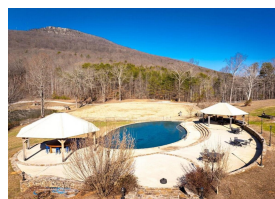

RESIDENTIAL LAND FOR SALE

0 Valley Rim Drive

Chickamauga, Georgia

United States

Asking Price

\$250,000

Parcel Size **0 Acres**

Date Listed

01/27/2025

Listing ID

GL-1741444188

Listed by: Homes & Land Magazine

For more information, visit:

<https://www.globallistings.com/12023936>

Overview

Welcome to Cloudland Station, nestled at the foot of Lookout Mtn, one of the most innovative Northwest Georgia's communities. Great care has been taken to preserve stunning views of High Point and Round Top and sweeping forested landscape all while fostering a true sense of community. Cloudland Station offers the most creative amenities including a stunning pool area, a rope ferry to carry you across the charming pond, miles and miles of hiking trails, fishing, the a large tree house built the famed Pete Nelson of Tree House Masters, just to name a few. Lots 86 and 87 are situated just above the pool. By adding these two lots together you can have one of the most spacious lots to take in the best views of the picturesque Lantern Cove and High Point on stunning Lookout Mtn. Take a minute to visit Cloudland Station's website, cloudlandstation.com, to hear the visions of the developer, hear from community member themselves, and see all that Cloudland Station has to offer. Both lots are to convey together.