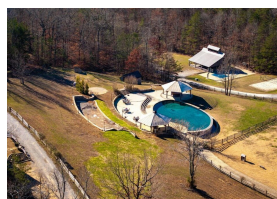

RESIDENTIAL LAND FOR SALE

0 Valley Rim Drive

Chickamauga, Georgia

United States

Asking Price

\$250,000

Parcel Size **0 Acres**

Date Listed

01/27/2025

Listing ID

GL-1741444188

Listed by: Homes & Land Magazine

For more information, visit:

<https://www.globallistings.com/12023936>

Overview

Welcome to Cloudland Station, nestled at the foot of Lookout Mtn, one of the most innovative Northwest Georgia's communities. Great care has been taken to preserve stunning views of High Point and Round Top and sweeping forested landscape all while fostering a true sense of community. Cloudland Station offers the most creative amenities including a stunning pool area, a rope ferry to carry you across the charming pond, miles and miles of hiking trails, fishing, the a large tree house built the famed Pete Nelson of Tree House Masters, just to name a few. Lots 86 and 87 are situated just above the pool. By adding these two lots together you can have one of the most spacious lots to take in the best views of the picturesque Lantern Cove and High Point on stunning Lookout Mtn. Take a minute to visit Cloudland Station's website, cloudlandstation.com, to hear the visions of the developer, hear from community member themselves, and see all that Cloudland Station has to offer. Both lots are to convey together.