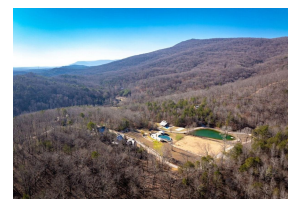

RESIDENTIAL LAND FOR SALE

0 Valley Rim Drive

Chickamauga, Georgia

United States

Asking Price

\$250,000

Parcel Size **0 Acres**

Date Listed

01/27/2025

Listing ID

GL-1741444188

Listed by: Homes & Land Magazine

For more information, visit:

<https://www.globallistings.com/12023936>

Overview

Welcome to Cloudland Station, nestled at the foot of Lookout Mtn, one of the most innovative Northwest Georgia's communities. Great care has been taken to preserve stunning views of High Point and Round Top and sweeping forested landscape all while fostering a true sense of community. Cloudland Station offers the most creative amenities including a stunning pool area, a rope ferry to carry you across the charming pond, miles and miles of hiking trails, fishing, the a large tree house built the famed Pete Nelson of Tree House Masters, just to name a few. Lots 86 and 87 are situated just above the pool. By adding these two lots together you can have one of the most spacious lots to take in the best views of the picturesque Lantern Cove and High Point on stunning Lookout Mtn. Take a minute to visit Cloudland Station's website, cloudlandstation.com, to hear the visions of the developer, hear from community member themselves, and see all that Cloudland Station has to offer. Both lots are to convey together.