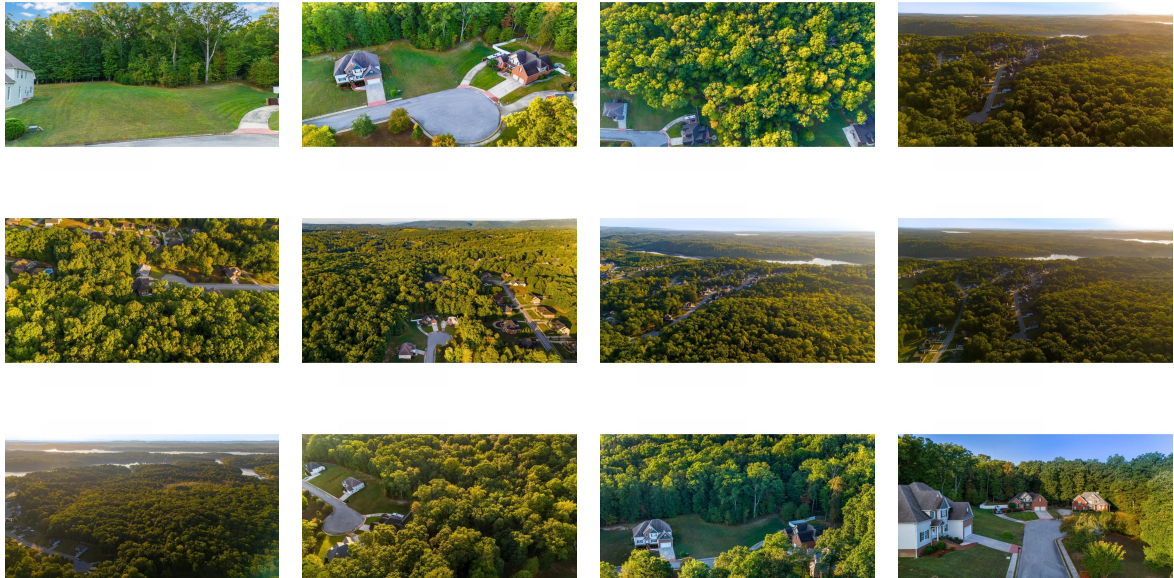

RESIDENTIAL LAND FOR SALE

1444 Leighton Drive
Soddy Daisy, Tennessee
United States

Parcel Size **1 Acres** Date Listed **09/26/2024**
Listing ID **GL-
1738046254**

Asking Price
\$58,000

Listed by: Homes & Land Magazine

For more information, visit:

<https://www.globallistings.com/11961104>

Overview

Welcome Home! Brook Stone in desirable Soddy Daisy, offers acres of wooded ambiance within this well-established area of beautiful homes. The area has so much to offer. Enjoy the peaceful setting PLUS the Emerald Bay Clubhouse and Pool area, ideal for those warm summer days. Find your escape from city life, surrounded by the peaceful quiet of nature. Create the peaceful lifestyle you have been searching for. Over half an acre of tree lined property on a secluded cul-de-sac road! Utilities are at the road. This lovely property is waiting for your special vision. Start living your dream today! (See attached plans for additional ideas.)