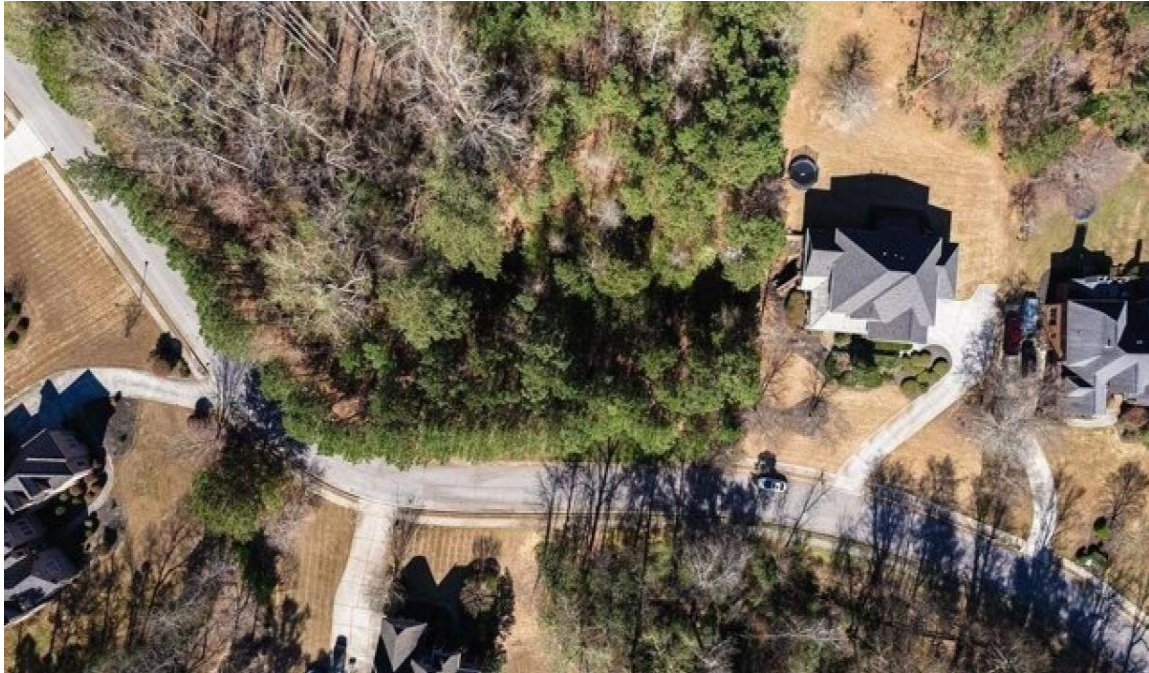

RESIDENTIAL LAND FOR SALE

1400 River Station Dr
Lawrenceville, Georgia
United States

Parcel Size 0

Date Listed

07/18/2024

Listing ID

GL-

1727028459

Asking Price

\$170,000

Listed by: Realtyww Info

For more information, visit:

<https://www.globallistings.com/11912185>

Overview

Welcome to the prime opportunity to create your own custom haven at 1400 River Station Dr S East in the sought-after River Station Estates subdivision. This expansive 2.54-acre lot, totaling 110,642 square feet, offers the ideal canvas for your dream home. Nestled just moments away from Tribble Mill Park and Sugarloaf Parkway, this location provides the perfect blend of tranquility and convenience. The Archer school district, known for its high ratings, adds to the appeal of this area. The subdivision boasts a collection of distinctive, high-end custom homes, with the last sold comp reaching the high \$600's in 2021. Whether you're a seasoned builder or looking to expand your portfolio, this lot presents an exceptional opportunity to bring your vision to life. Don't miss the chance to make your mark in this desirable community. Renderings provided by Welcome Homes. If you are without a builder we are partnering with Welcome Homes who handles all details and logistics from planning and permitting all the way through construction all at a guaranteed price.