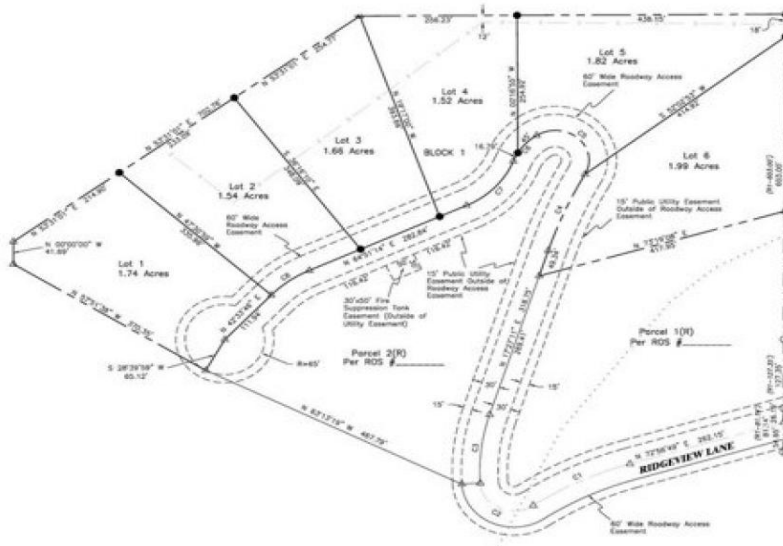

RESIDENTIAL LAND FOR SALE

Tbd 3 Ridgeview Ln

Pocatello, Idaho

United States

Asking Price

$149,000

Parcel Size 0

Date Listed

07/20/2024

Listing ID

GL-1727020196

Listed by: Realtyww Info

For more information, visit:

<https://www.globallistings.com/11897053>

Overview

What an amazing view over looking the gab and the South end of Pocatello. Come see it for yourself.

For more details:

Listed by: Emily Stark

Contact

Email

Phone