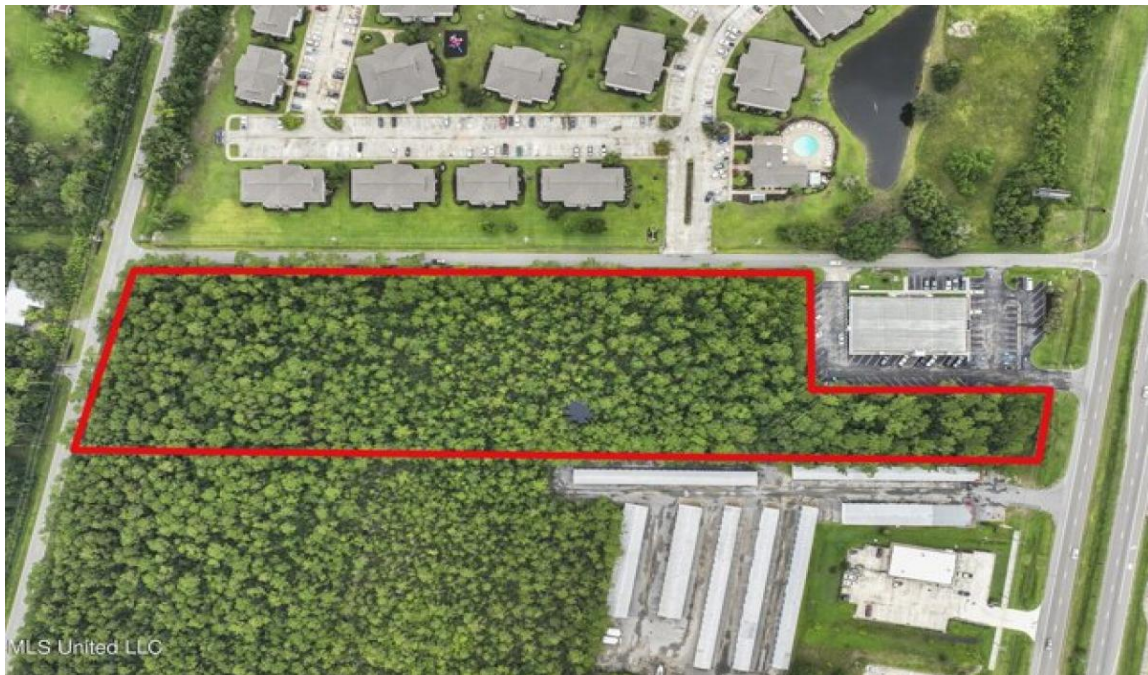

RESIDENTIAL LAND FOR SALE

Beasley Rd

Gautier, Mississippi

United States

Asking Price

\$325,000

Parcel Size 0

Date Listed

Attention Developers! Seize the opportunity to own +/- 6.54 acres with road frontage on Highway 90, Beasley Road, and Old Spanish Trail. This prime parcel, located next to an existing apartment complex, is perfect for development. Zoned for Town Center Mixed Use (TCMU), it offers incredible potential for your next project.