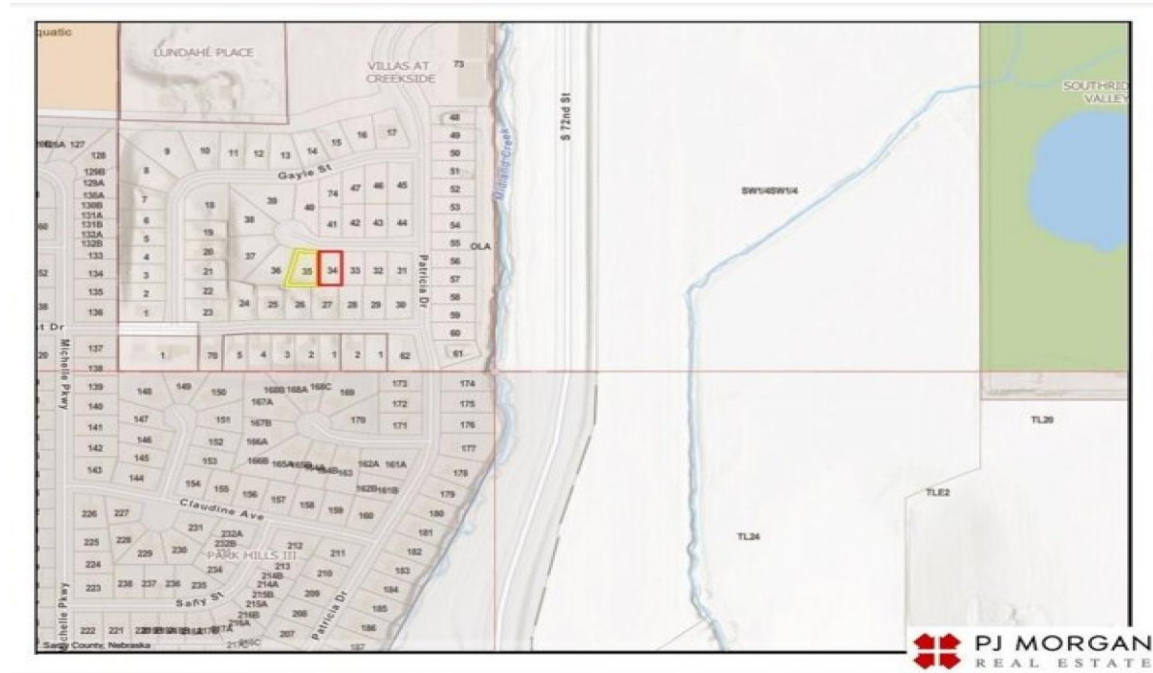

RESIDENTIAL LAND FOR SALE

917 Arlene Cir  
 Papillion, Nebraska  
 United States

Asking Price  
**\$60,000**

Parcel Size 0

Date Listed 07/25/2024

Listing ID GL-  
 1726999423

Listed by: Realtyww Info

For more information, visit:

<https://www.globallistings.com/11858945>

Overview

Non-builder attached lot. Neighboring lot at 915 Arlene Circle is also available for sale. Set up for single family detached or attached home or duplex. Convenient location near 72nd Street and Hwy. 370.