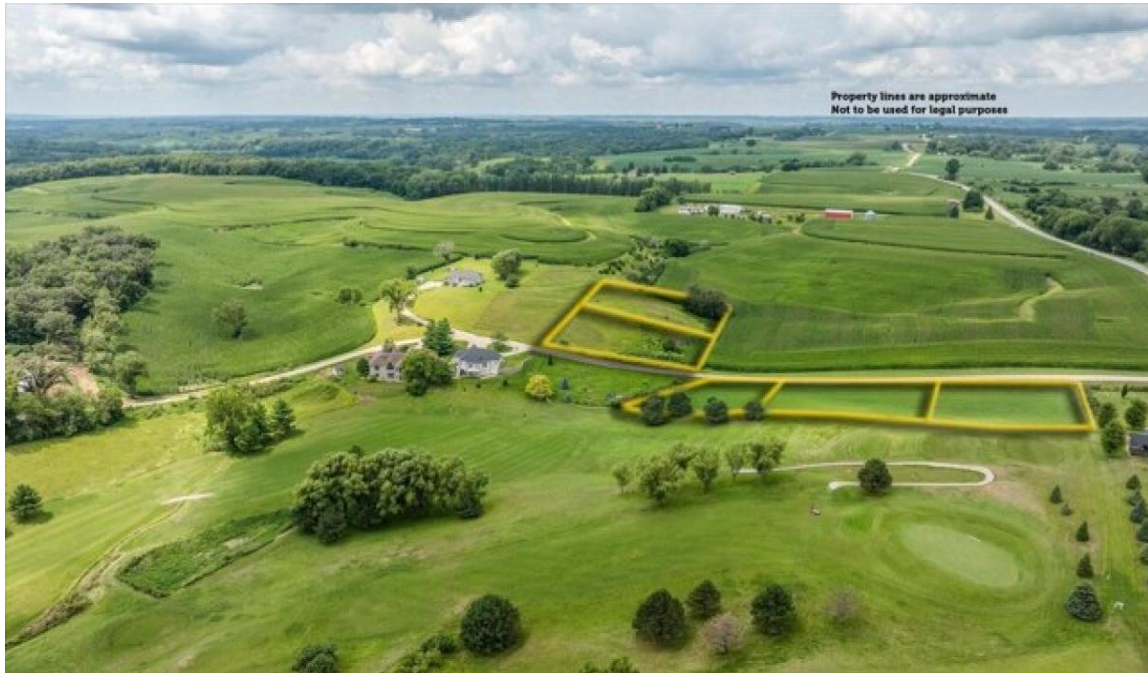

RESIDENTIAL LAND FOR SALE

Shadow Hill Ests Lot 12

Woodbine, Iowa

United States

Asking Price

\$18,000

Parcel Size 0

Date Listed

Discover the perfect setting for your dream home at the beautiful Woodbine Golf Course. We have multiple lots available, offering you the flexibility to purchase a single lot or combine several for a larger property. Variety of Lots: Choose from several lots around the course, each w/unique features and stunning views. Flexible Building Options: Build your dream home w/the builder of your choice, following the community covenants to ensure a harmonious neighborhood. Scenic-Some lots offer picturesque views of the pond, perfect for watching sunsets and sunrises. Prime Location: Be close to the clubhouse, enjoy entertainment, food, drinks, fishing in the pond and be w/in 2 miles of downtown. Explore the lots today and take the first step towards building your dream home in this idyllic setting!