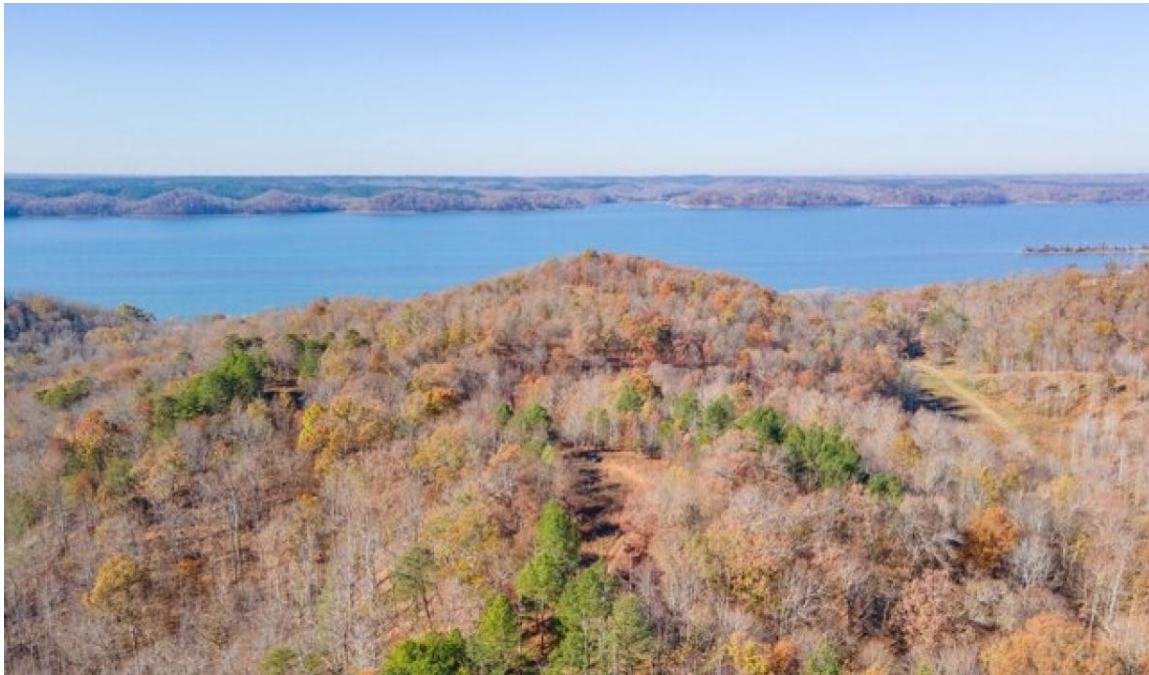

RESIDENTIAL LAND FOR SALE

1495 River Ln

Parcel Size 0

Date Listed

08/05/2024

Waverly, Tennessee

Listing ID

GL-

United States

1726954555

Asking Price

$4,217,500

Listed by: Realtyww Info

For more information, visit:

<https://www.globallistings.com/11772259>

Overview

An exceptional property like this comes to market once in a lifetime, 205 acres with beautiful frontage on Kentucky Lake. Scenic views of the Lake are located along the western property boundary with nearly 4000 estimated feet of combined lakefront and lake view property, with a dock permit already in place. The opportunities are endless in the home site area. It is located on the edge of a valley near the Lake that could be fenced for horses. Well-maintained roads wind throughout the property's interior, with frontage on four roads. The land is covered with hardwood timber and some stands of pine. Whitetail and Eastern wild turkey are abundant throughout. The property has a shop and boat garage and an existing well, septic, power and fiber internet.

For more details:

Listed by: Null Christopher(chris)Dowdy

Contact

Email

Phone