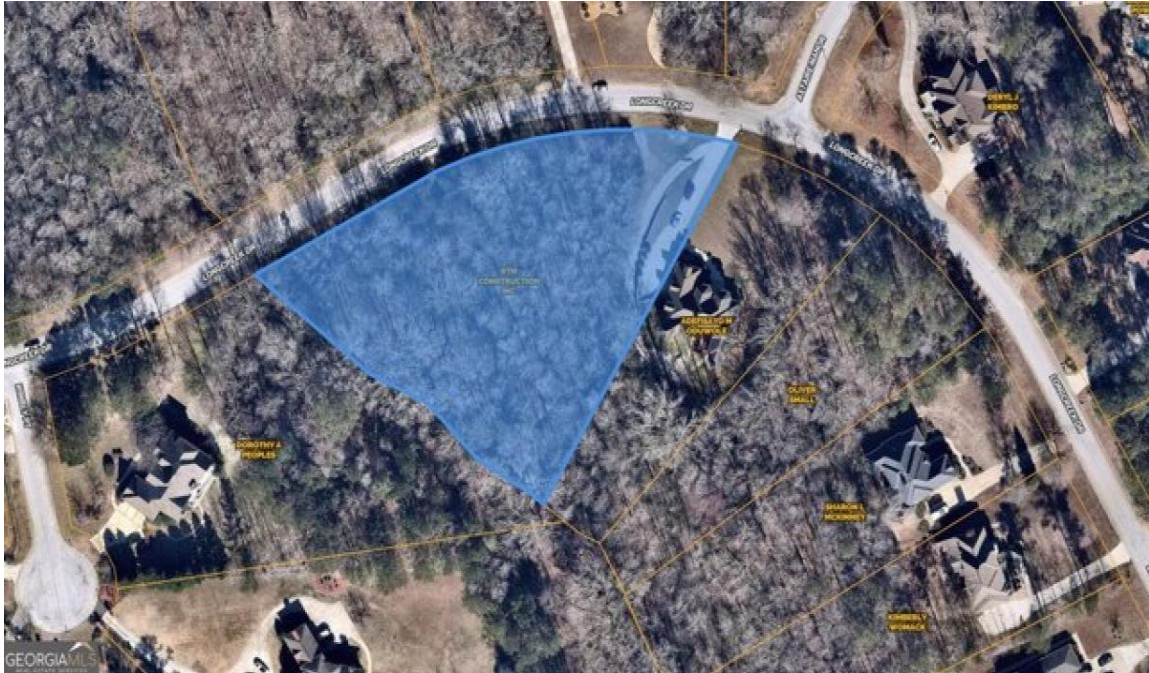

**RESIDENTIAL LAND FOR SALE**

135 Longcreek Dr  
Fayetteville, Georgia  
United States

Parcel Size 0

Date Listed 08/08/2024

Listing ID GL-  
1726625837

Asking Price  
**\$113,000**

Listed by: Realtyww Info

For more information, visit:

## Overview

Come build your dream home in sought after Fayetteville, Legacy Hills subdivision. This gated community offers a peace of mind and a well established community. Close to Fayetteville Pavillion and about 15 minutes from the Hartsfield Int'l airport. No available survey or soil perc test. Bring your own builder. No time limit to build. Priced to sell. Seller incentives \$2200 in closing credits.