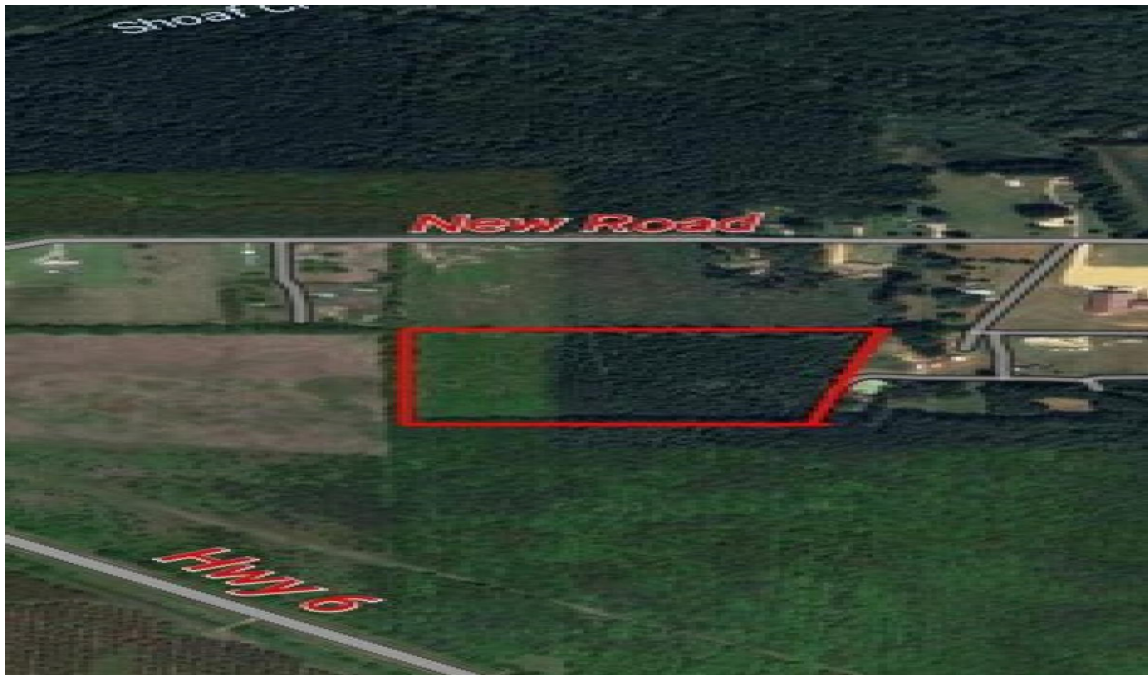

RESIDENTIAL LAND FOR SALE

Gilmore Ln

Parcel Size 0

Date Listed

08/08/2024

Amory, Mississippi

Listing ID

GL-

15 acres ready for a new owner. Build a home or use as a recreational tract.

For more details:

Listed by: Dustin Keith Shields

Contact

Email

Phone