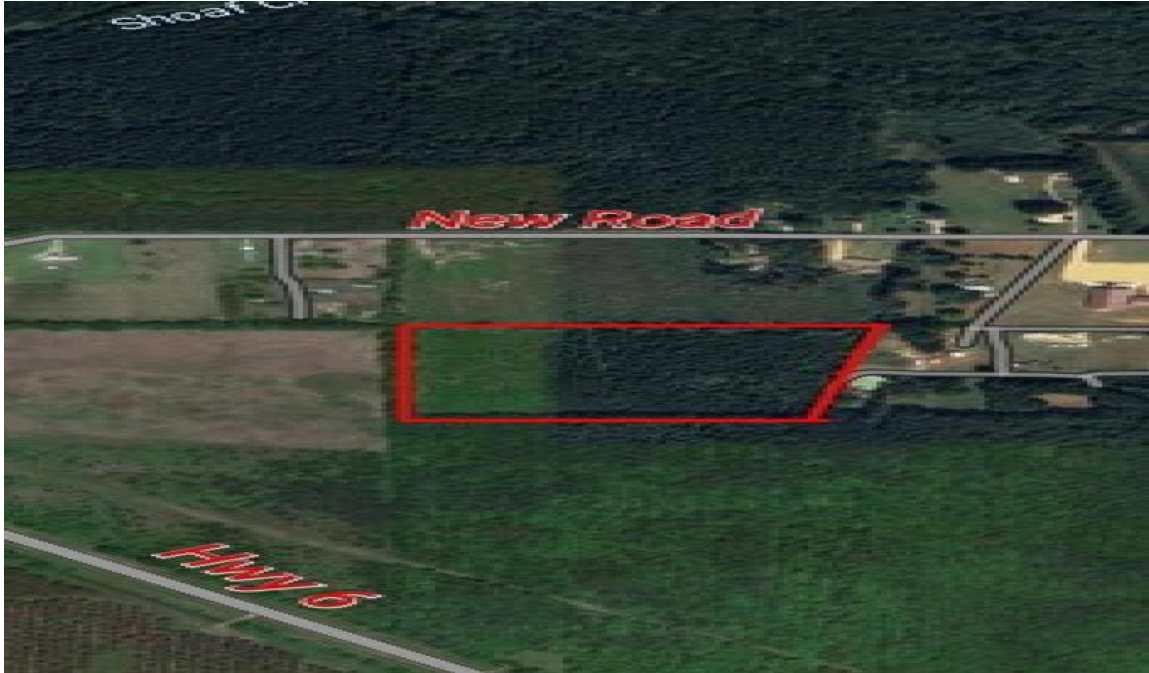

RESIDENTIAL LAND FOR SALE

Gilmore Ln

Amory, Mississippi

United States

Asking Price
\$69,900

Parcel Size 0

Date Listed

08/08/2024

Listing ID

GL-

1726625393

Listed by: Realtyww Info

For more information, visit:

<https://www.globallistings.com/11683080>

Overview

15 acres ready for a new owner. Build a home or use as a recreational tract.