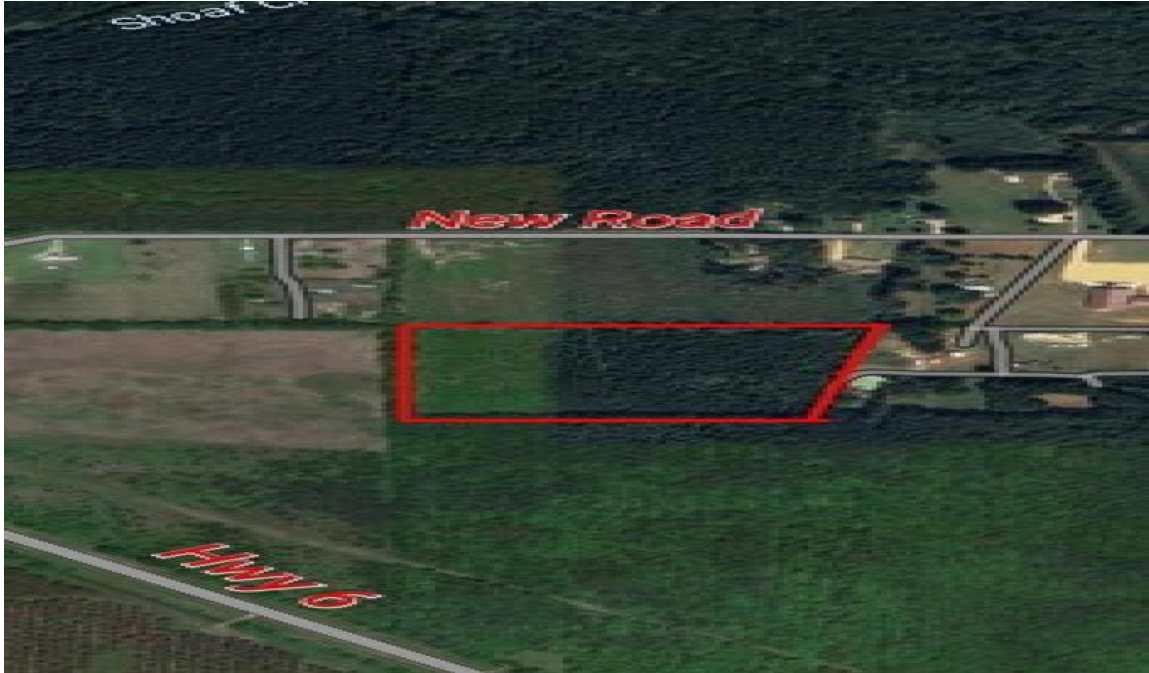

RESIDENTIAL LAND FOR SALE

Gilmore Ln

Parcel Size 0

Date Listed

08/08/2024

Amory, Mississippi

Listing ID

GL-

15 acres ready for a new owner. Build a home or use as a recreational tract.

For more details:

Listed by: Dustin Keith Shields

Contact

Email

Phone