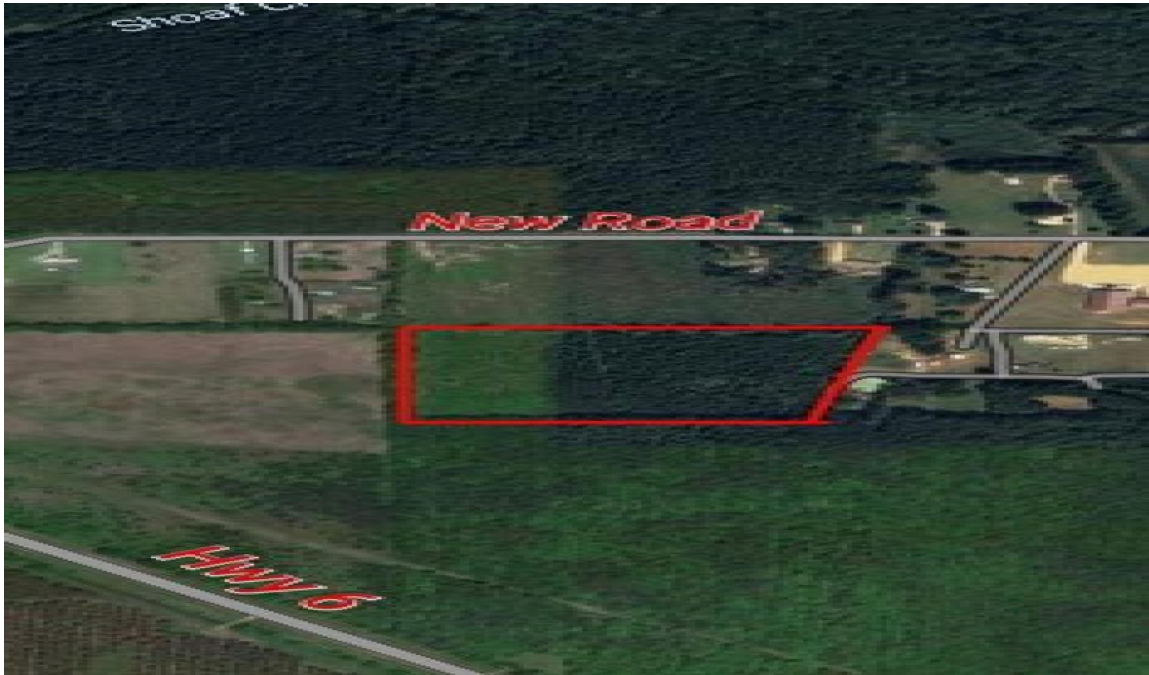

RESIDENTIAL LAND FOR SALE

Gilmore Ln

Parcel Size 0

Date Listed

08/08/2024

Amory, Mississippi

Listing ID

GL-

15 acres ready for a new owner. Build a home or use as a recreational tract.

For more details:

Listed by: Dustin Keith Shields

Contact

Email

Phone