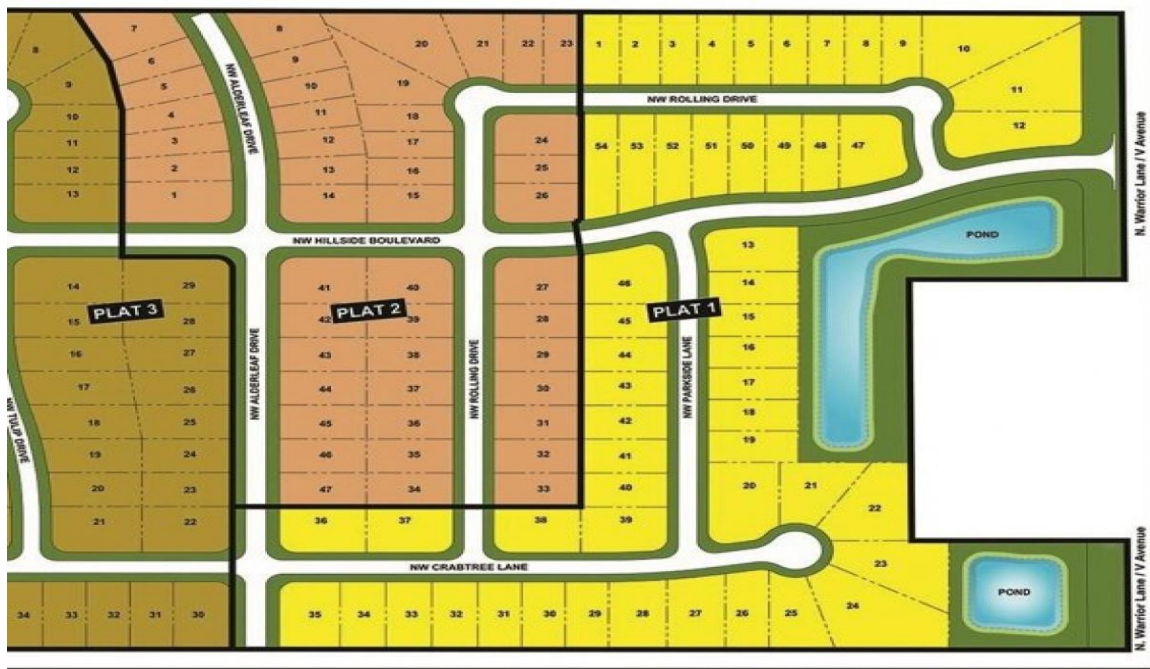

RESIDENTIAL LAND FOR SALE

1540 Nw Rolling Dr Lot 37

Parcel Size 0

Date Listed

08/09/2024

Waukee, Iowa

Listing ID

GL-1726619287

United States

Listed by: Realtyww Info

Asking Price

\$99,000

For more information, visit:

<https://www.globallistings.com/11671163>

Overview

Fox Valley Plat 1 is a 35.5 acre development with 54 residential lots in Waukee. Fox Valley is located just south of Meredith Drive and east of Alices Road (Avenue V) at NW Hillside Boulevard. This 54-lot development has lots ranging in size from 8, 270 SF to 22, 970 SF - some have sold. Choose from daylight, walk out to water, full basement and full/daylight. Starting price range is \$99, 000 to \$118, 000. Bring your own builder. Development is currently under construction. Buildable 4, 025 SF for Lot 37 Full Basement