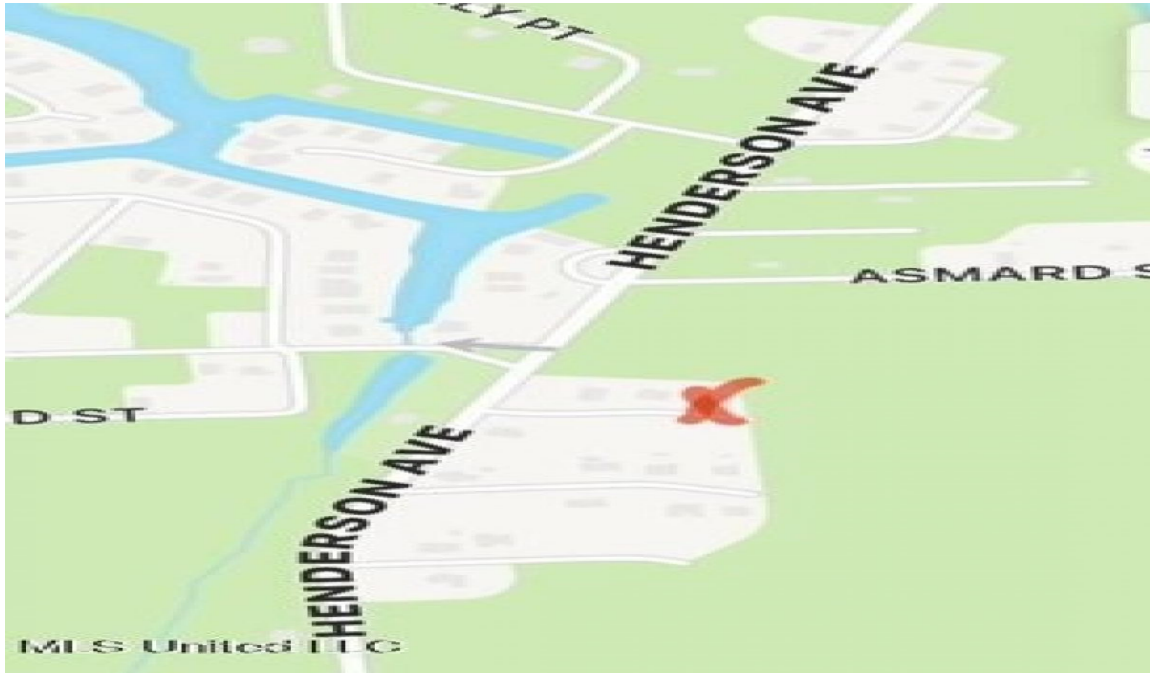

RESIDENTIAL LAND FOR SALE

Duke St Lot 8

Pass Christian, Mississippi

United States

Asking Price

\$12,000

Parcel Size 0

Date Listed