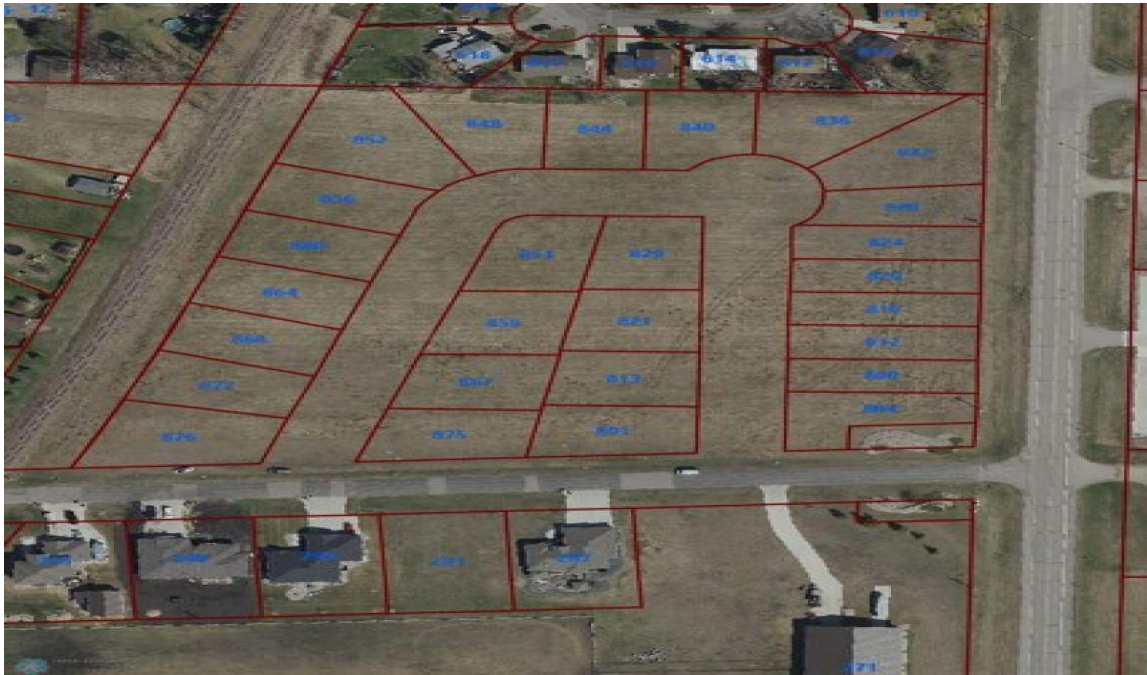

RESIDENTIAL LAND FOR SALE

820 Harvest Cir

Horace, North Dakota

United States

Asking Price

\$15,000

Parcel Size 0

Date Listed

DEVELOPER TO PAY DOWN \$40, 000 IN SPECIALS AT CLOSING! Looking to build in Horace? Now is your chance! Check out the great lots on Harvest Circle. Lots are oversized with the capacity to have an out building. No restrictions on builders.