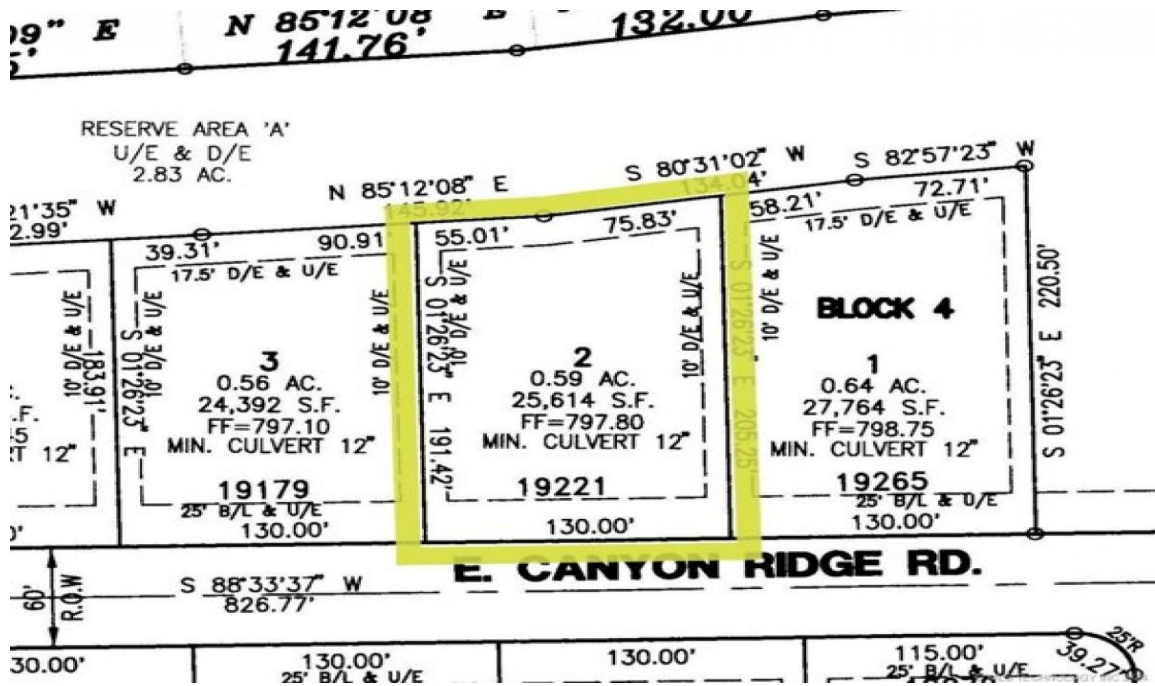

RESIDENTIAL LAND FOR SALE

19221 E Canyon Ridge Rd

Parcel Size 0

Date Listed

08/23/2024

Owasso, Oklahoma

Listing ID

GL-

Lot is in Deer Run IV in Stone Canyon. Epic Custom Homes is giving a \$25,000 credit towards a custom home when a new construction contract is executed with Epic Custom Homes.

For more details:

Listed by: Jeff Starkweather