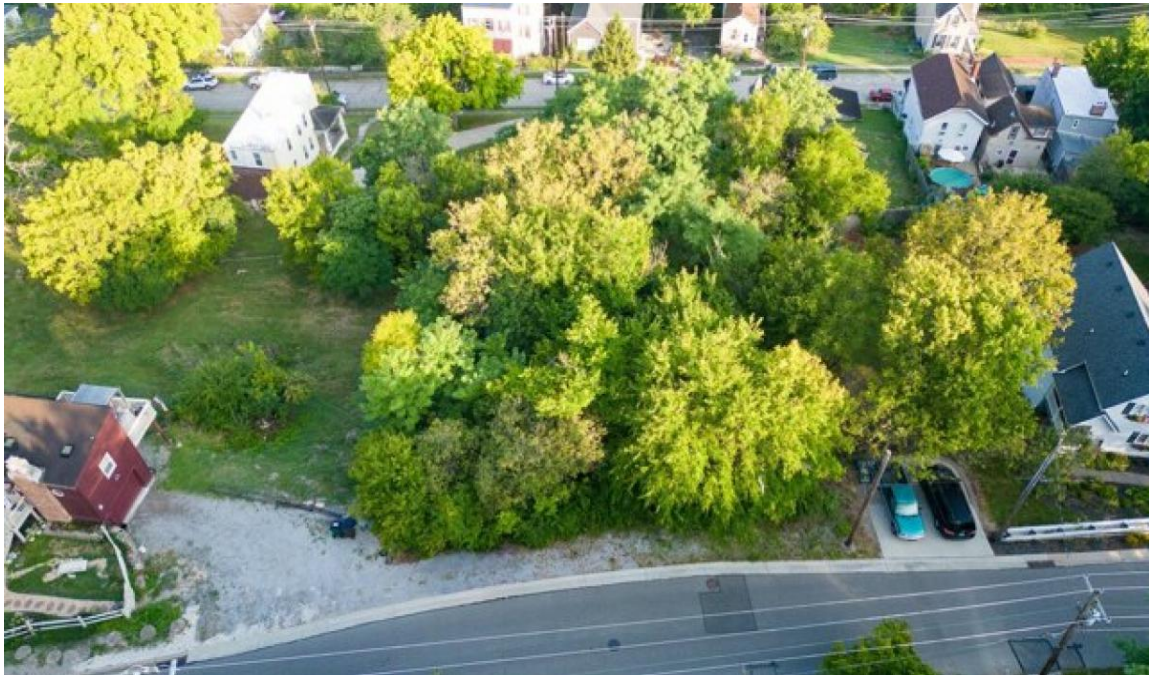

RESIDENTIAL LAND FOR SALE

60 Grandview Ave
Newport, Kentucky
United States

Parcel Size 0

Date Listed

08/24/2024

Listing ID

GL-

1726389269

Asking Price

\$149,900

Listed by: Realtyww Info

For more information, visit:

<https://www.globallistings.com/11440764>

Overview

This exceptional piece of land offers breathtaking panoramic views of downtown Cincinnati and Covington, making it the perfect location to build your dream home! Situated in a sought-after location, the lot provides the ideal balance of convenience and privacy. Imagine waking up to the skyline and sunsets everyday and night on your future patio. Easy access to local amenities and highways from 275 and 471. This property is a rare find so don't miss the opportunity to make this your chance to build your dream home with this amazing backdrop of the cities!