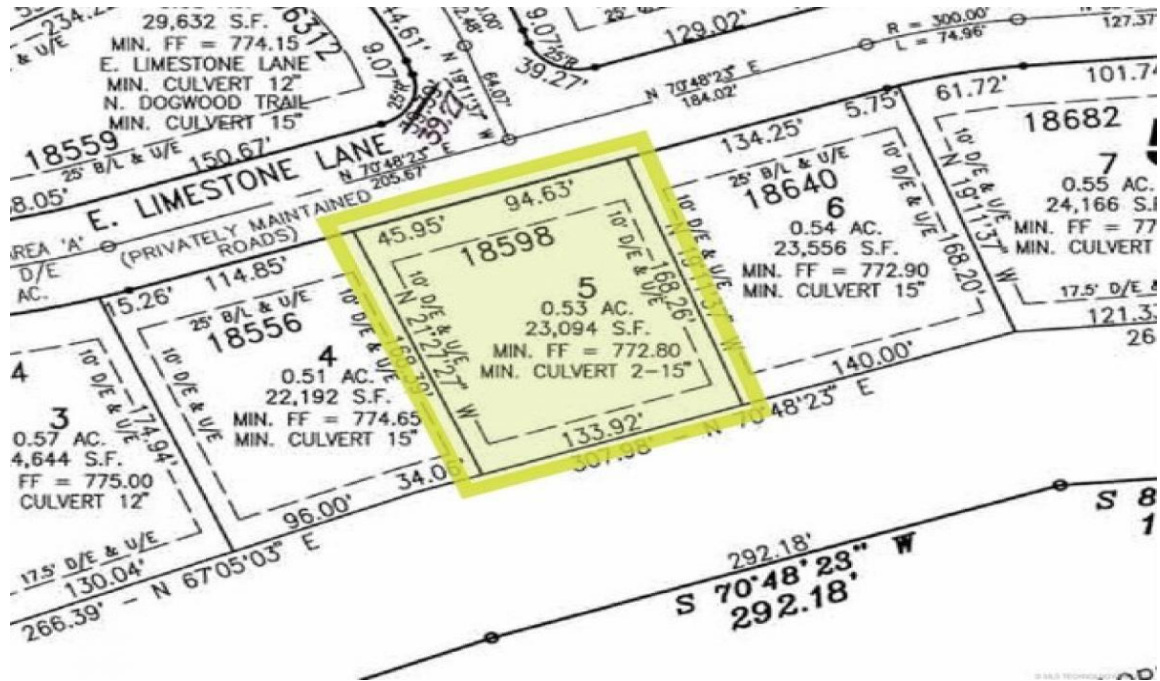

RESIDENTIAL LAND FOR SALE

18598 E Limestone Ln
 Owasso, Oklahoma
 United States

Asking Price
\$190,000

Parcel Size 0 Date Listed 08/26/2024
 Listing ID GL-
 1726380633

Listed by: Realtyww Info

For more information, visit:

<https://www.globallistings.com/11420929>

Overview

Lot is in Highland Meadows in Stone Canyon, which is in the gated area of Stone Canyon. Epic Custom Homes is giving a \$25,000 credit toward a custom home when a new construction contract is executed with Epic Custom Homes.