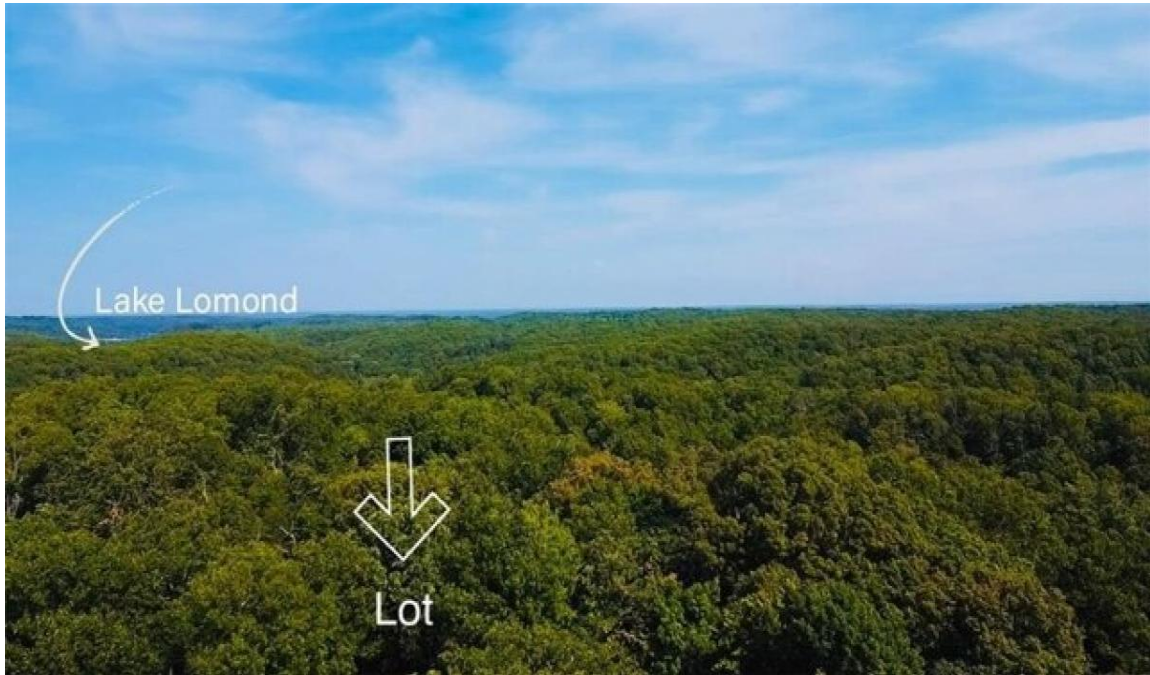

RESIDENTIAL LAND FOR SALE

Linlithgow Ln

Bella Vista, Arkansas

United States

Asking Price

$19,000

Parcel Size 0

Date Listed

08/30/2024

Listing ID

GL-1726352771

Listed by: Realtyww Info

For more information, visit:

<https://www.globallistings.com/11364275>

Overview

Discover the perfect spot to build your dream home! This stunning flat lot is located just a five-minute drive from the lake and multiple golf courses, parks, abundant mountain biking trails, club houses, restaurants, gyms, pools and more! Discover the best of Bella Vista living. Nestled in a quiet and charming neighborhood, this is the ideal place to create your personal oasis. Come take a look today!

For more details:

Listed by: Jaqueline Hernandez

Contact

Email

Phone