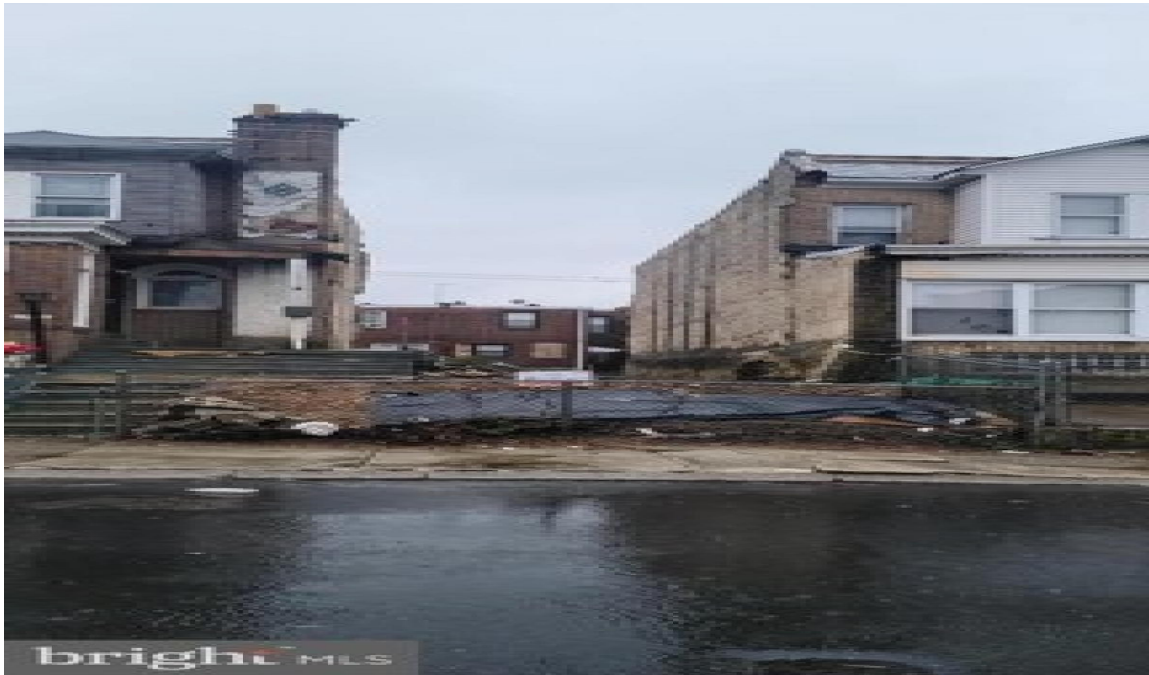

RESIDENTIAL LAND FOR SALE

1724 S 60th St

Philadelphia, Pennsylvania

United States

Asking Price

\$12,500

Parcel Size 0

Date Listed

Large level lot within walking distance to the recreational parks of Cobbs Creek. Easy access to the Philadelphia International Airport and Major Routes.

For more details:

Listed by: Mark S Lawson

Contact