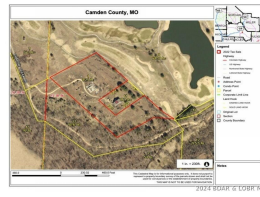

RESIDENTIAL LAND FOR SALE

Tbd Charlie Creek Road
Camdenton, Missouri
United States

Parcel Size **8 Sq Ft**

Date Listed

09/06/2024

Listing ID

**GL-
1725598206**

Asking Price

\$120,000

Listed by: The Real Estate Book

For more information, visit:

<https://www.globallistings.com/11182737>

Overview

8.37 Acres near Deer Chase Golf Course. This parcel offers an ideal location for your dream home. Enjoy easy access to golfing and stunning views of the rolling greens. With proximity to shopping, dining, and entertainment, this property presents endless possibilities for recreation and relaxation. Whether you're an avid golfer or nature enthusiast, this prime real estate offers the perfect balance of serenity and accessibility. Don't miss this opportunity to own a piece of paradise near Deer Chase Golf Course.