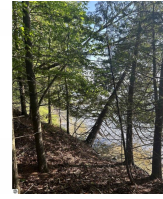

RESIDENTIAL LAND FOR SALE

0 Torch Lake Drive,sw

Rapid City, Michigan

United States

Asking Price

$1,085,000

Parcel Size 1 Sq Ft

Date Listed

08/20/2024

Listing ID

GL-1724196279

Listed by: The Real Estate Book

For more information, visit:

<https://www.globallistings.com/11174404>

Overview

Imagine building the home of your dreams and walking out your door to the pristine blue waters of Torch Lake to watch the sunrise over your private frontage. An idyllic northern Michigan setting just a short drive to surround waterside communities, dining, shopping, recreation trails, golf and ski resorts, cultural activities and more. Get ready to explore the entire Chain-of-Lakes from this Torch Lake parcel.

Contact

Email

don@remaxelkrapids.com

Phone

(231) 264-5400