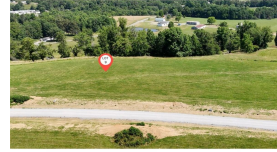

RESIDENTIAL LAND FOR SALE

0 Snowy Meadow Lane

Soddy Daisy, Tennessee

United States

Asking Price

\$130,000

Parcel Size **2 Acres**

Date Listed

06/25/2024

Listing ID

GL-1738051933

Listed by: Homes & Land Magazine

For more information, visit:

<https://www.globallistings.com/11148094>

Overview

VIEWS! VIEWS! VIEWS! This 2 acre tract of land offers an unparalleled opportunity to create your ideal home with The Meadows with wonderful views. Located on a private lane you can enjoy country living while being 15 minutes from Soddy Daisy / Dunlap and 30 minutes from Downtown Chattanooga. NO HOA. Well will be drilled and encased prior to closing. Surveys and perc test have been completed. Power is available at lot along with fiber optics. Buyers to verify acreage, restrictions, property corners, property lines, and all matters deemed important to purchaser.