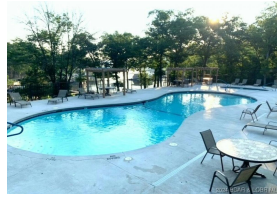

RESIDENTIAL LAND FOR SALE

Lot 908 Muirfield Drive

Porto Cima, Missouri

United States

Asking Price

$11,750

Parcel Size 1 Sq Ft

Date Listed

05/19/2024

Listing ID

GL-1724219152

Listed by: The Real Estate Book

For more information, visit:

<https://www.globallistings.com/11119334>

Overview

Great building location in the prestigious Porto Cima! Community water and sewer available, the Jack Nicklaus designed Golf Course, the Porto Cima Yacht Club & the Club of Porto Cima are right around the corner with a variety of memberships available. Includes use of all Four Seasons amenities. Build your dream home on this perfect spot on the Lake!

Contact

Email

RosaAtTheLake@gmail.com

Phone

(573) 365-6868