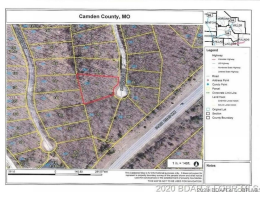

**RESIDENTIAL LAND FOR SALE**

Lot 908 Muirfield Drive

Porto Cima, Missouri

United States

Asking Price

\$11,750

Parcel Size 1 Sq Ft

Date Listed

## Overview

Great building location in the prestigious Porto Cima! Community water and sewer available, the Jack Nicklaus designed Golf Course, the Porto Cima Yacht Club & the Club of Porto Cima are right around the corner with a variety of memberships available. Includes use of all Four Seasons amenities. Build your dream home on this perfect spot on the Lake!